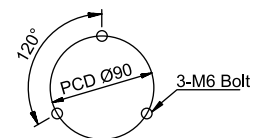

Specifications

Model	AVG	AVGB
Bulb Type	Incandescent	
Power Supply	12VDC, 24VDC, 110VAC, 220VAC	
Current Draw & Wattage	12VDC	2.08A, 25W
	24VDC	1.04A, 25W
	110VAC	0.22A, 25W
	220VAC	0.11A, 25W
Sound Level	—	80 dB
Rotation Rate	150 times/minute	

Dimensions

unit: mm

Stud Mount Hole Layout

Optional Orders

Replacement Parts

Bulb	Part Number	Specifications
	MAB-T15-D-012-25	12V DC, 25 Watt
	MAB-T15-D-024-25	24V DC, 25 Watt
	MAB-T15-D-130-25	110V AC, 25 Watt
	MAB-T15-D-240-25	220V AC, 25 Watt
Lens	LENS-AVG-(□)	Smooth Lens for Rotating Lights