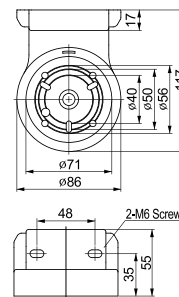

Accessories

Mounting Poles

MAP-0022
MAP-0240
MAP-0750
MAP-1000

Threaded Poles

MAP-M043

MAP-M240
MAP-M750

Model	L (mm)
MAP-M240	240
MAP-M750	750

NPT Adaptor

MAP-NPT1/2

Mounting Bases

MAM-B070

MAM-B090

MAM-DS23-20

Wall Mount Brackets

MAM-DS25

MAM-DS30

MAM-DS40

MAM-DS26

MAM-DS27

MAM-DS28