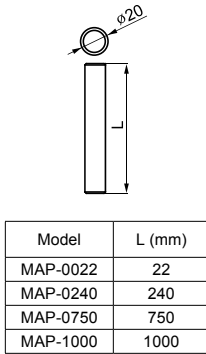

Accessories

Mounting Poles

MAP-0022
MAP-0240
MAP-0750
MAP-1000