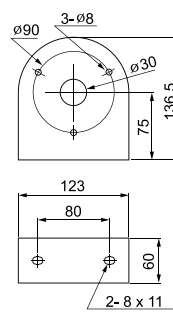

Accessories

Mounting Poles

MAP-0022
MAP-0240
MAP-0750
MAP-1000

Threaded Poles

MAP-M043

MAP-M240
MAP-M750

Model	L (mm)
MAP-M240	240
MAP-M750	750

NPT Adaptor

MAP-NPT1/2

Mounting Bases

MAM-B070

MAM-B090

MAM-DS23-20

Wall Mount Brackets

MAM-DS25

MAM-DS30

MAM-DS40

MAM-DS26

MAM-DS27

MAM-DS28