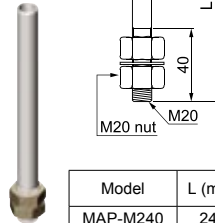

Dimensions

unit: mm

Stud Mount Hole Layout

Optional Orders

Replacement Parts

Bulb	Part Number	Specifications
	MAB-T15-D-012-25	12V DC, 25 Watt
	MAB-T15-D-024-25	24V DC, 25 Watt
	MAB-T15-D-130-25	110V AC, 25 Watt
	MAB-T15-D-240-25	220V AC, 25 Watt
Lens	LENS-AVG-(□)	Smooth Lens for Rotating Lights

(□): indicates color of Lens; R, Y, G or B

Wall Mount Brackets

MAM-DS27

NOTE: See Page 14 for Dimensions.

Wiring Diagram

DC 12V & DC 24V

AVG-01-□ AVGB-01-□
AVG-02-□ AVGB-02-□

AC 110V & AC 220V

AVG-10-□ AVGB-10-□
AVG-20-□ AVGB-20-□

Accessories

Mounting Poles

MAP-0022
MAP-0240
MAP-0750
MAP-1000

Threaded Poles

MAP-M043

MAP-M240
MAP-M750

Model	L (mm)
MAP-M240	240
MAP-M750	750

NPT Adaptor

MAP-NPT1/2

Mounting Bases

MAM-B070

MAM-B090

MAM-DS23-20

Wall Mount Brackets

MAM-DS25