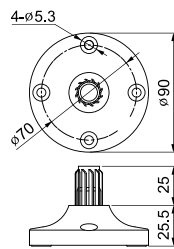

Dimensions

unit: mm

Stud Mount Hole Layout

Optional Orders

Replacement Parts

Bulb	Part Number	Specifications
	MAB-T15-D-012-25	12V DC, 25 Watt
	MAB-T15-D-024-25	24V DC, 25 Watt
	MAB-T15-D-130-25	110V AC, 25 Watt
	MAB-T15-D-240-25	220V AC, 25 Watt
Lens	LENS-AVG-(□)	Smooth Lens for Rotating Lights

(□): indicates color of Lens; R, Y, G or B

Wall Mount Brackets

MAM-DS27

NOTE: See Page 14 for Dimensions.

Wiring Diagram

DC 12V & DC 24V

AVG-01-□ AVGB-01-□
AVG-02-□ AVGB-02-□

AC 110V & AC 220V

AVG-10-□ AVGB-10-□
AVG-20-□ AVGB-20-□

Accessories

Mounting Poles

MAP-0022
MAP-0240
MAP-0750
MAP-1000

Threaded Poles

MAP-M043

MAP-M240
MAP-M750

Model	L (mm)
MAP-M240	240
MAP-M750	750

NPT Adaptor

MAP-NPT1/2

Mounting Bases

MAM-B070

MAM-B090

MAM-DS23-20

Wall Mount Brackets

MAM-DS25