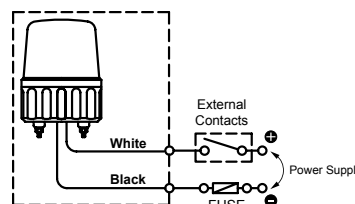

(□): indicates color of Lens; R, Y, G or B

Wall Mount Brackets

MAM-DS27

NOTE: See Page 14 for Dimensions.

Wiring Diagram

DC 12V & DC 24V

AVG-01-□ AVGB-01-□
AVG-02-□ AVGB-02-□

AC 110V & AC 220V