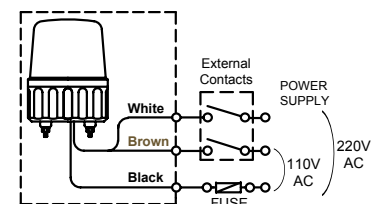

AC 110V & AC 220V

AVG-10-□ AVGB-10-□
AVG-20-□ AVGB-20-□