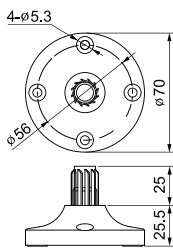

Dimensions

unit: mm

Stud Mount Hole Layout

Optional Orders

Replacement Parts

Bulb	Part Number	Specifications
	MAB-T15-D-012-25	12V DC, 25 Watt
	MAB-T15-D-024-25	24V DC, 25 Watt
	MAB-T15-D-130-25	110V AC, 25 Watt
	MAB-T15-D-240-25	220V AC, 25 Watt
Lens	LENS-AVG-(□)	Smooth Lens for Rotating Lights

(□): indicates color of Lens; R, Y, G or B

Wall Mount Brackets

MAM-DS27

NOTE: See Page 14 for Dimensions.

Wiring Diagram

DC 12V & DC 24V

AVG-01-□ AVGB-01-□
AVG-02-□ AVGB-02-□

AC 110V & AC 220V

AVG-10-□ AVGB-10-□
AVG-20-□ AVGB-20-□

Accessories

Mounting Poles

MAP-0022
MAP-0240
MAP-0750
MAP-1000

Threaded Poles

MAP-M043

MAP-M240
MAP-M750

Model	L (mm)
MAP-M240	240
MAP-M750	750

NPT Adaptor

MAP-NPT1/2

Mounting Bases

MAM-B070

MAM-B090

MAM-DS23-20

Wall Mount Brackets

MAM-DS25