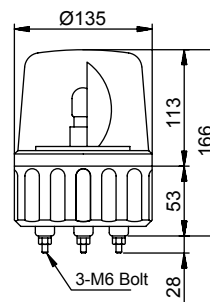

Dimensions

unit: mm

Stud Mount Hole Layout

Optional Orders

Replacement Parts

Bulb	Part Number	Specifications
	MAB-T15-D-012-25	12V DC, 25 Watt
	MAB-T15-D-024-25	24V DC, 25 Watt
	MAB-T15-D-130-25	110V AC, 25 Watt
	MAB-T15-D-240-25	220V AC, 25 Watt
Lens	LENS-AVG-(□)	Smooth Lens for Rotating Lights