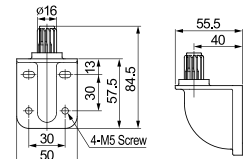

Accessories

Mounting Poles

MAP-0022
MAP-0240
MAP-0750
MAP-1000

Threaded Poles

MAP-M043

MAP-M240
MAP-M750

Model	L (mm)
MAP-M240	240
MAP-M750	750

NPT Adaptor

MAP-NPT1/2

Mounting Bases

MAM-B070

MAM-B090

MAM-DS23-20

Wall Mount Brackets

MAM-DS25

MAM-DS30

MAM-DS40

MAM-DS26

MAM-DS27

MAM-DS28