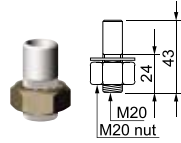

Dimensions

unit: mm

Stud Mount Hole Layout

Optional Orders

Replacement Parts

Bulb	Part Number	Specifications
	MAB-T15-D-012-25	12V DC, 25 Watt
	MAB-T15-D-024-25	24V DC, 25 Watt
	MAB-T15-D-130-25	110V AC, 25 Watt
	MAB-T15-D-240-25	220V AC, 25 Watt
Lens	LENS-AVG-(□)	Smooth Lens for Rotating Lights

(□): indicates color of Lens; R, Y, G or B

Wall Mount Brackets

MAM-DS27

NOTE: See Page 14 for Dimensions.

Wiring Diagram

DC 12V & DC 24V

AVG-01-□ AVGB-01-□
AVG-02-□ AVGB-02-□

AC 110V & AC 220V

AVG-10-□ AVGB-10-□
AVG-20-□ AVGB-20-□

Accessories

Mounting Poles

MAP-0022
MAP-0240
MAP-0750
MAP-1000

Threaded Poles

MAP-M043

MAP-M240
MAP-M750

Model	L (mm)
MAP-M240	240
MAP-M750	750

NPT Adaptor

MAP-NPT1/2

Mounting Bases

MAM-B070

MAM-B090

MAM-DS23-20

Wall Mount Brackets

MAM-DS25