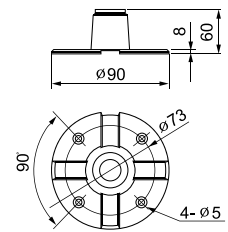

Dimensions

unit: mm

Stud Mount Hole Layout

Optional Orders

Replacement Parts

Bulb	Part Number	Specifications
	MAB-T15-D-012-25	12V DC, 25 Watt
	MAB-T15-D-024-25	24V DC, 25 Watt
	MAB-T15-D-130-25	110V AC, 25 Watt
	MAB-T15-D-240-25	220V AC, 25 Watt
Lens	LENS-AVG-(□)	Smooth Lens for Rotating Lights

(□): indicates color of Lens; R, Y, G or B

Wall Mount Brackets

MAM-DS27

NOTE: See Page 14 for Dimensions.

Wiring Diagram

DC 12V & DC 24V

AVG-01-□ AVGB-01-□
AVG-02-□ AVGB-02-□

AC 110V & AC 220V

AVG-10-□ AVGB-10-□
AVG-20-□ AVGB-20-□

Accessories

Mounting Poles

MAP-0022
MAP-0240
MAP-0750
MAP-1000

Threaded Poles

MAP-M043

MAP-M240
MAP-M750

Model	L (mm)
MAP-M240	240
MAP-M750	750

NPT Adaptor

MAP-NPT1/2

Mounting Bases

MAM-B070

MAM-B090

MAM-DS23-20

Wall Mount Brackets

MAM-DS25