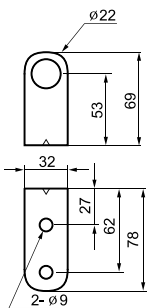

Dimensions

unit: mm

Stud Mount Hole Layout

Optional Orders

Replacement Parts

Bulb	Part Number	Specifications
	MAB-T15-D-012-25	12V DC, 25 Watt
	MAB-T15-D-024-25	24V DC, 25 Watt
	MAB-T15-D-130-25	110V AC, 25 Watt
	MAB-T15-D-240-25	220V AC, 25 Watt
Lens	LENS-AVG-(□)	Smooth Lens for Rotating Lights

(□): indicates color of Lens; R, Y, G or B

Wall Mount Brackets

MAM-DS27

NOTE: See Page 14 for Dimensions.

Wiring Diagram

DC 12V & DC 24V

AVG-01-□ AVGB-01-□
AVG-02-□ AVGB-02-□

AC 110V & AC 220V

AVG-10-□ AVGB-10-□
AVG-20-□ AVGB-20-□

Accessories

Mounting Poles

MAP-0022
MAP-0240
MAP-0750
MAP-1000

Threaded Poles

MAP-M043

MAP-M240
MAP-M750

Model	L (mm)
MAP-M240	240
MAP-M750	750

NPT Adaptor

MAP-NPT1/2

Mounting Bases

MAM-B070

MAM-B090

MAM-DS23-20

Wall Mount Brackets

MAM-DS25