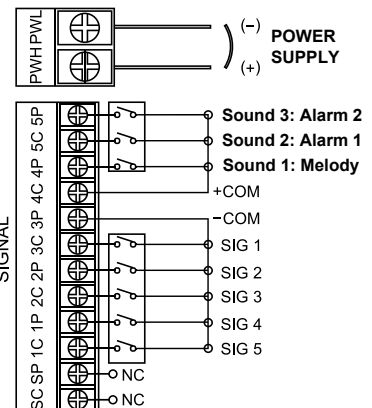

Specifications

Model		MSGGS
Bulb Type		Incandescent
Power Supply		12VDC, 24VDC, 110VAC, 220VAC
Current Draw & Wattage	12VDC	2.08A, 25W
	24VDC	1.04A, 25W
	110VAC	2.08A, 25W
	220VAC	2.08A, 25W
Rotation Rate		150 times/minute

Dimensions

unit: mm

Order Information

MSGGS - 012 - 5 - RYGB C

Lens Colors (top to bottom)	
R	Red
Y	Yellow
G	Green
B	Blue
C	Clear

Number of Stacks	
1	1 Light
2	2 Lights
3	3 Lights
4	4 Lights
5	5 Lights

Power Supply	
012	DC 12V
024	DC 24V
110	AC 110V
220	AC 220V

Wiring Diagram

Terminal Connections

Optional Orders

Replacement Parts

Part	Part Number	Specifications
Bulb	MAB-T15-D-012-25	12V DC, 25 Watt
	MAB-T15-D-024-25	24V DC, 25 Watt
	MAB-T15-D-130-25	110V AC, 25 Watt
	MAB-T15-D-240-25	220V AC, 25 Watt
Lens	LENS-MSGGS-(□)	Lens