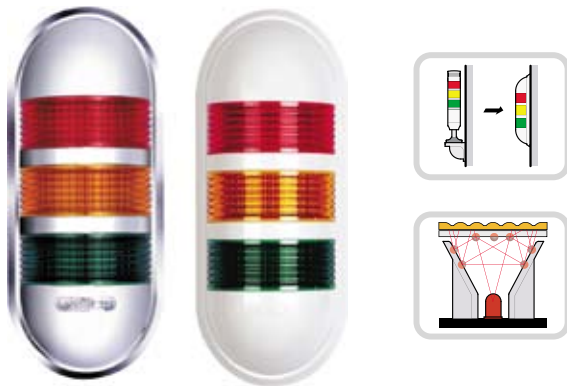

PWE Wall Mounted LED Tower Lights with Buzzer

TOWER LIGHTS

- Slim Profile Wall Mount
- Easy Mounted vertically and horizontally
- Equivalent brightness in every angle
- Steady and flashing lights
- Vibration and moisture resistant
- Chrome or tan colored body

Order Information

PWE **C** **F** - **3** **02** - **RYG**
 ① ② ③ ④ ⑤

① Housing Color	C	Chrome
		Cream
② Light Style	F	Steady & Flashing
	B	Steady with Buzzer
	Z	Steady & Flashing with Buzzer
③ Number of Stacks	1	1 Light
	2	2 Lights
	3	3 Lights
④ Power Supply	02	DC/AC 24V
	FF	AC 90~240V
⑤ Lens Colors (top to bottom)	R	Red
	Y	Yellow
	G	Green

Specifications

Power Supply		24V AC/DC	90~240V AC
Current Draw	1 Stack	28 mA	30 mA
	2 Stack	63 mA	65 mA
	3 Stack	103 mA	100 mA
Sound Level		85 dB	
Flashing rate		80 times/minute	
Rating		IP 65/ IP 56 with Buzzer	