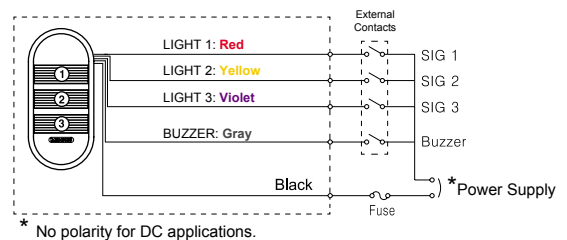

Wiring Diagram

DC/AC 24V
Steady Lights (with Buzzer) PWE-□02-□□□ PWEB-□02-□□□