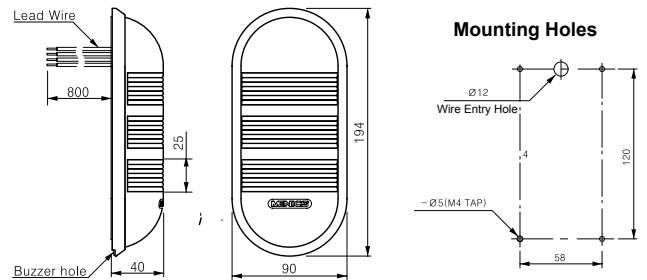

Dimensions