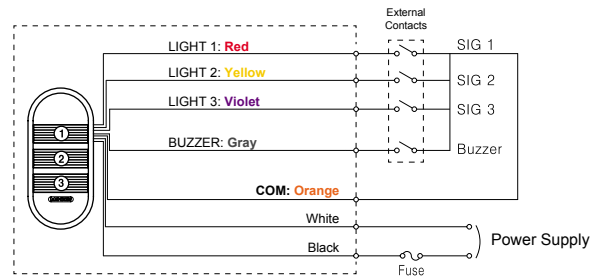

Order Information

PWE **C** **F** - **3** **02** - **RYG**
 ① ② ③ ④ ⑤

① Housing Color	C	Chrome
		Cream
② Light Style	F	Steady & Flashing
	B	Steady with Buzzer
	Z	Steady & Flashing with Buzzer
③ Number of Stacks	1	1 Light
	2	2 Lights
	3	3 Lights
④ Power Supply	02	DC/AC 24V
	FF	AC 90~240V
⑤ Lens Colors (top to bottom)	R	Red
	Y	Yellow
	G	Green

Dimensions

Wiring Diagram

DC/AC 24V
Steady Lights (with Buzzer) PWE-□02-□□□ PWEB-□02-□□□

AC 90~240V
Steady Lights (with Buzzer) PWE-□FF-□□□ PWEB-□FF-□□□

AC 90~240V
DC/AC 24V
Steady & Flashing Lights (with Buzzer) PWEF-□02-□□□ PWEZ-□02-□□□ PWEF-□FF-□□□